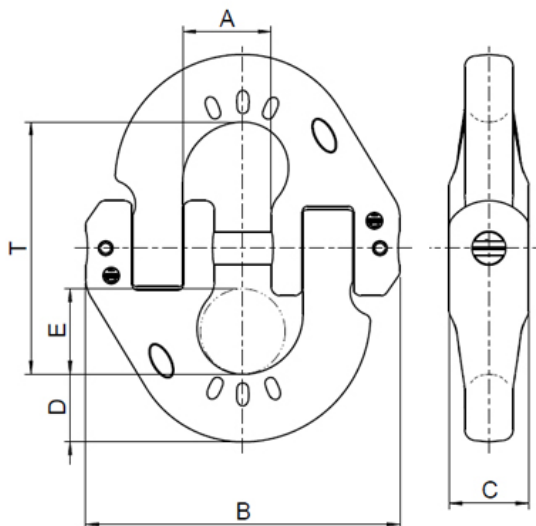

## VIP-Chain coupling VVS 8

Artikel-Nr: 7901439

The all-purpose VIP - coupling link. The connecting pin is held by a reliable safety tensioning sleeve. It does not move around and hence less vulnerable to being damaged. On to the link brackets, various extrinsic connections eg: lifting points, grabs and chains can be mounted.

## VIP-Chain coupling VVS 8

Artikel-Nr: 7901439

<b>weight</b>	0.29 kg	0.64 lbs
<b>Nominal WLL</b>	2500 kg	5500 lbs
<b>T</b>	61 mm	2-13/32"
<b>A</b>	24 mm	15/16"
<b>B</b>	72 mm	2-2/32"
<b>C</b>	17,5 mm	null
<b>D</b>	14 mm	9/16"
<b>E</b>	23 mm	29/32"