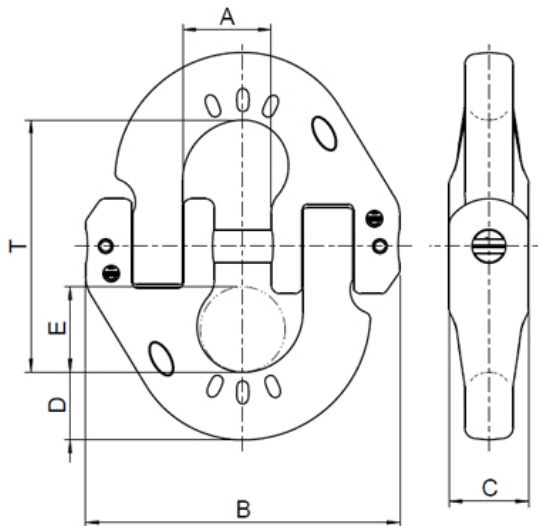

VIP-Chain coupling VVS 22

Artikel-Nr: 7901444

The all-purpose VIP - coupling link. The connecting pin is held by a reliable safety tensioning sleeve. It does not move around and hence less vulnerable to being damaged. On to the link brackets, various extrinsic connections eg: lifting points, grabs and chains can be mounted.

VIP-Chain coupling VVS 22

Artikel-Nr: 7901444

weight	4.78 kg	10.54 lbs
Nominal WLL	20000 kg	44000 lbs
T	138 mm	5-7/16"
A	48 mm	1-7/8"
B	172 mm	6-25/32"
C	44 mm	1-3/4"
D	36 mm	1-27/64"
E	47 mm	1-7/8"